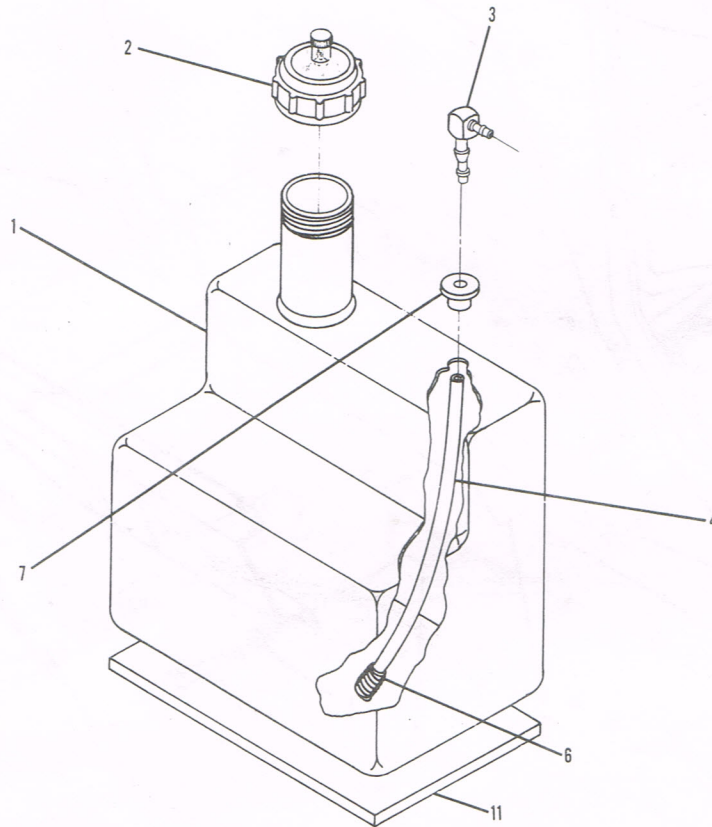

VIEW 13
FUEL TANK ASSEMBLY

DWG ITEM	SURF-JET P/N	DESCRIPTION	QTY	PRT
1	1002570	FUEL TANK	1	0.6
2	1002580	FUEL CAP	1	
3	1002590	ELBOW, TANK	1	
4	1002850	TUBE, FUEL TANK	1	
6	1002600	PICK UP FILTER	1	0.1
7	1002610	GROMMET, TANK	1	
11	1002630	FOAM PAD	1	